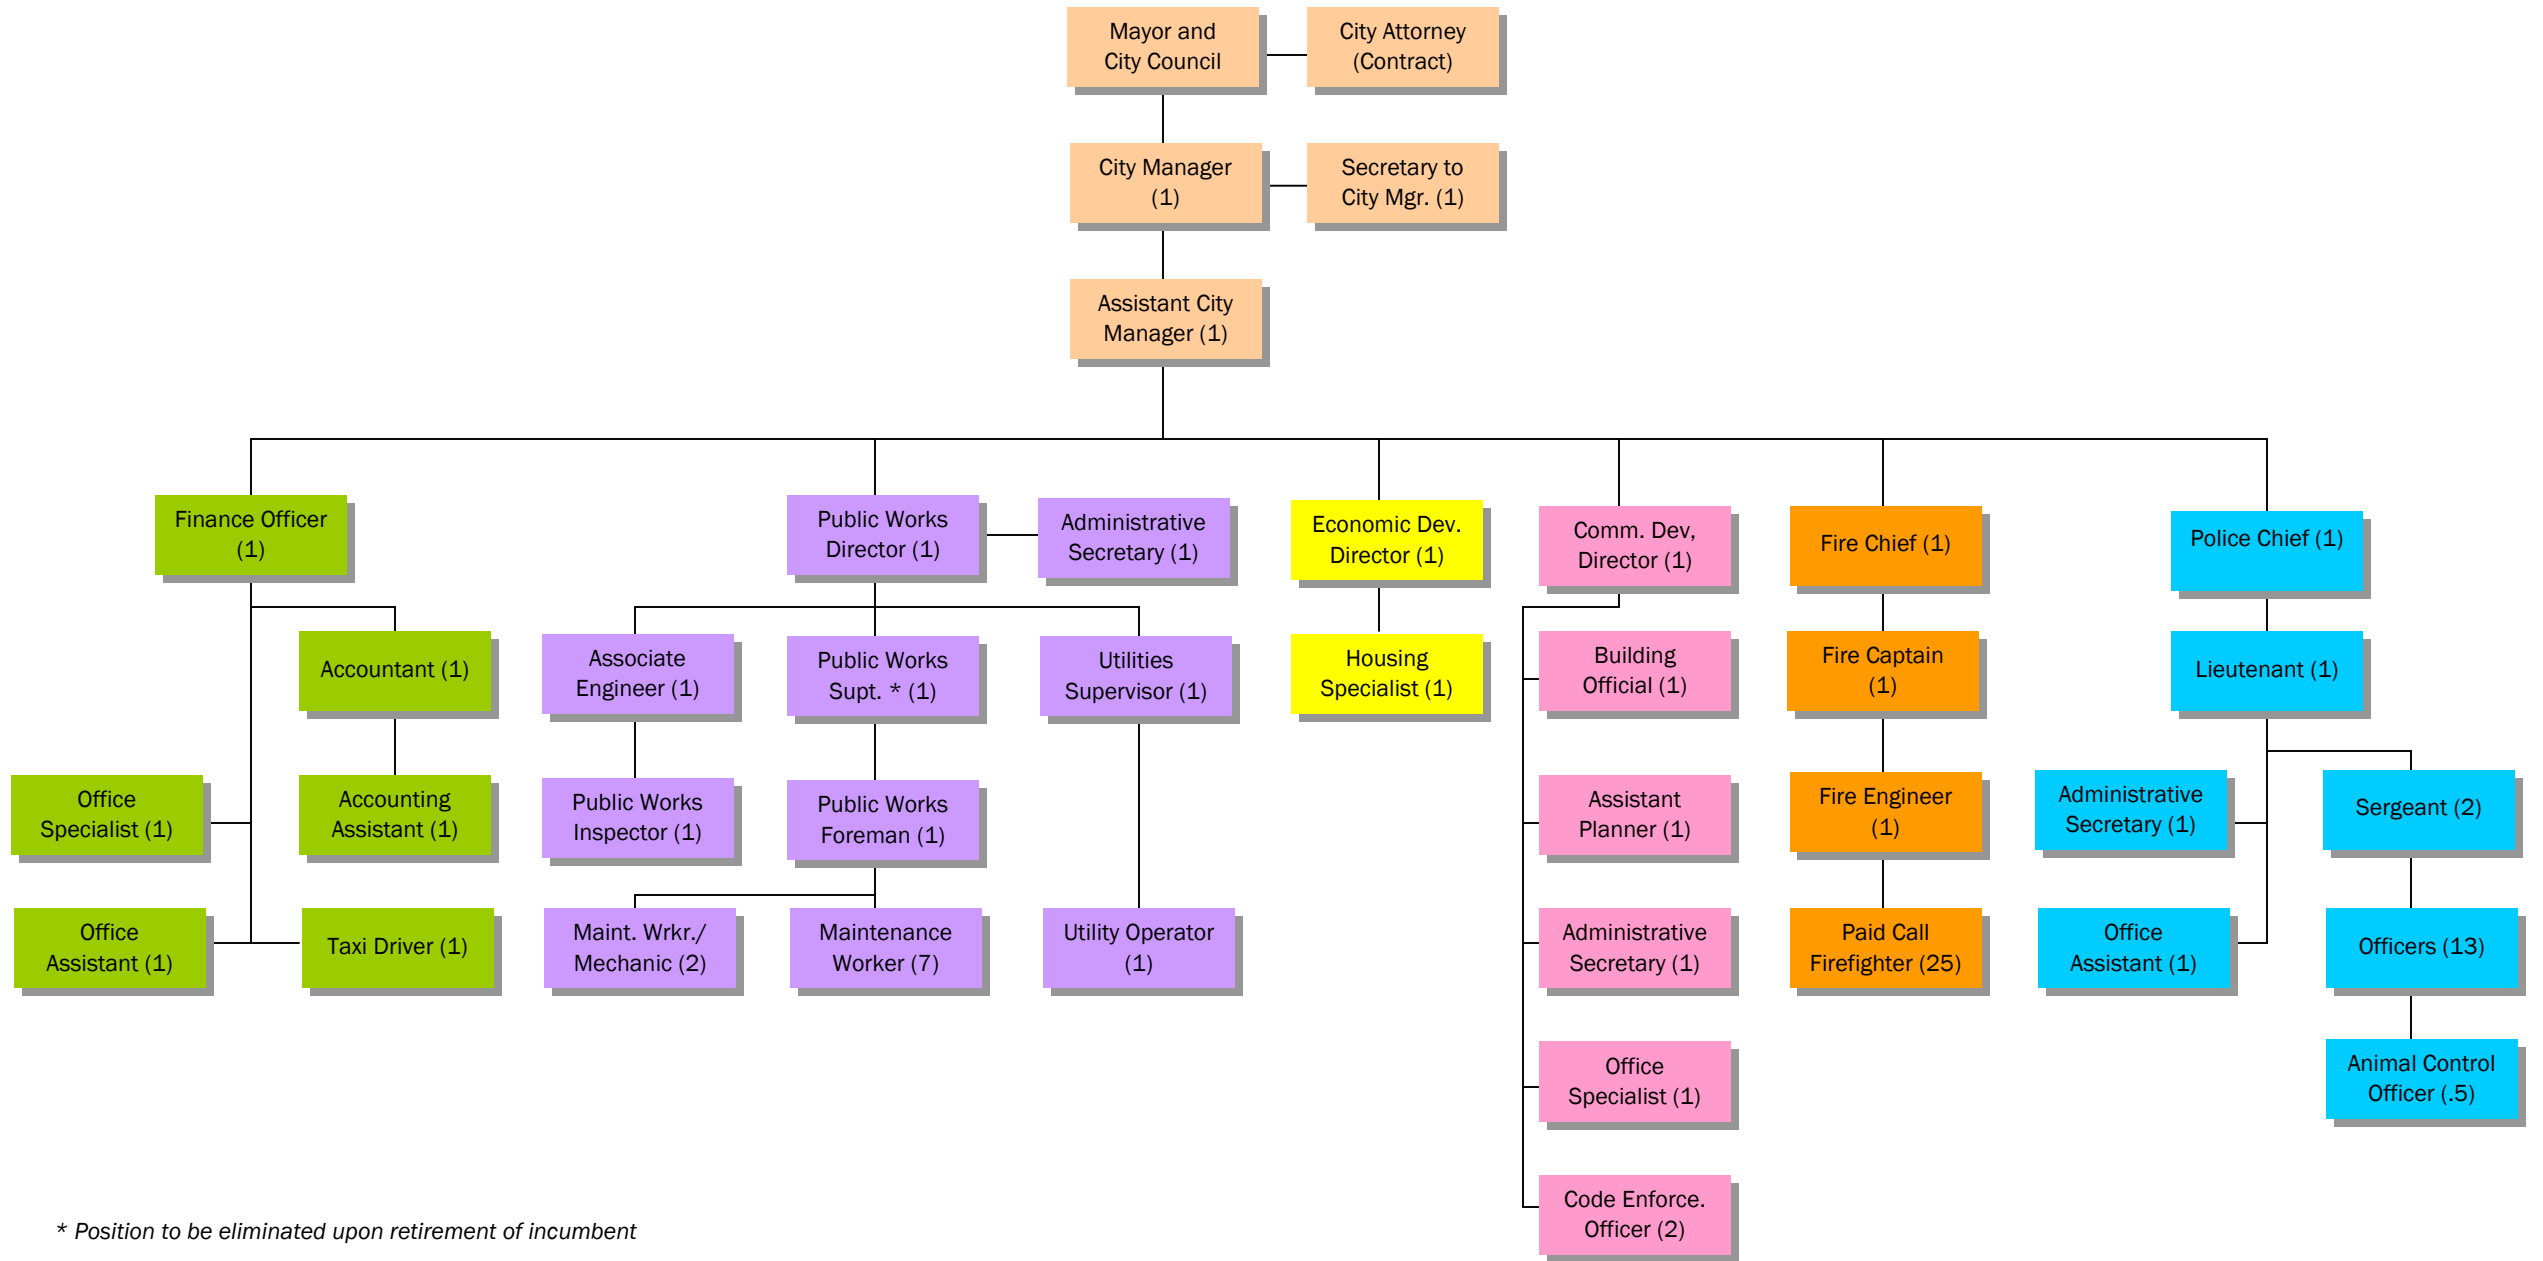

CITY OF SOLEDAD ORGANIZATIONAL CHART FISCAL YEAR 2003-2004

* Position to be eliminated upon retirement of incumbent